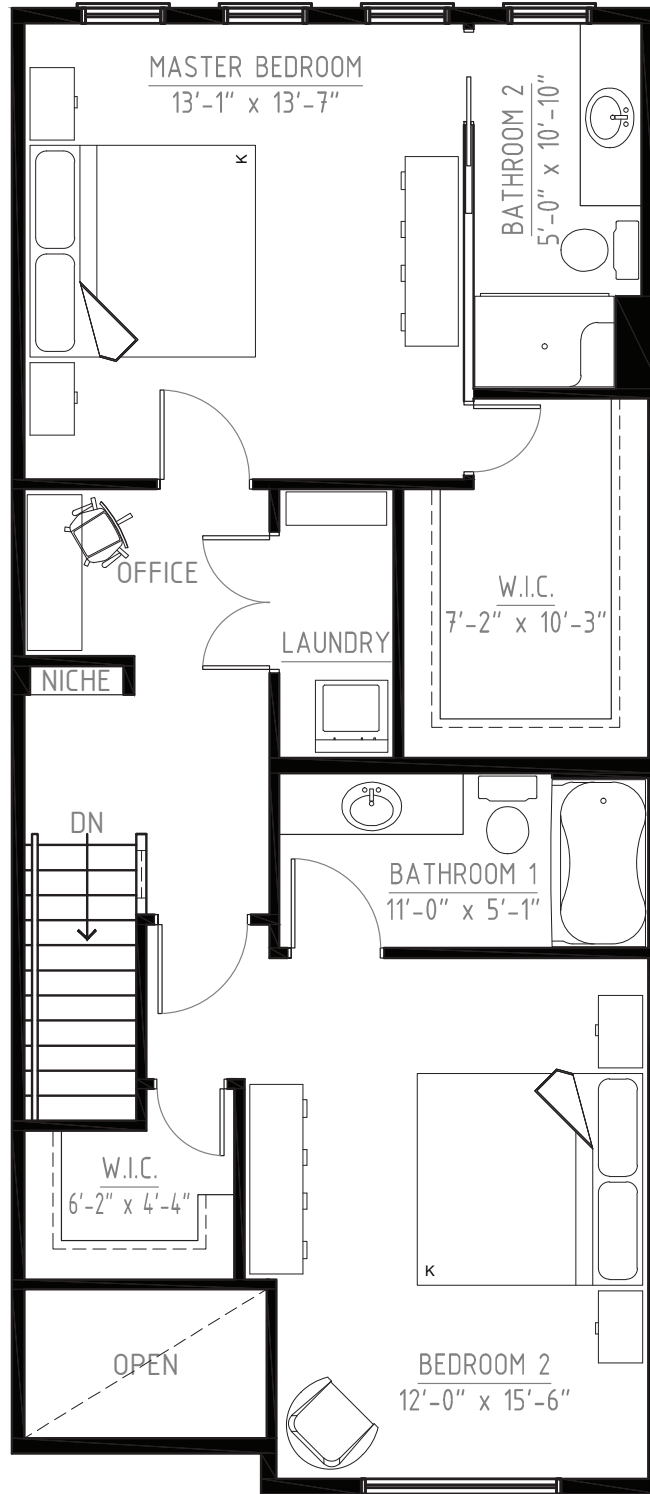

THE FALCON
SECOND FLOOR
2 BEDROOM
794 SQ. FT.
(1451 TOTAL)

THE FALCON
SECOND FLOOR
3 BEDROOM
794 SQ. FT.
(1451 TOTAL)

THE FALCON
MAIN FLOOR
657 SQ. FT.
(1451 TOTAL)

THE FALCON

BASEMENT

460 SQ. FT. DEVELOPABLE AREA

(460 + 1451 = 1911 Sq.

Ft. TOTAL)