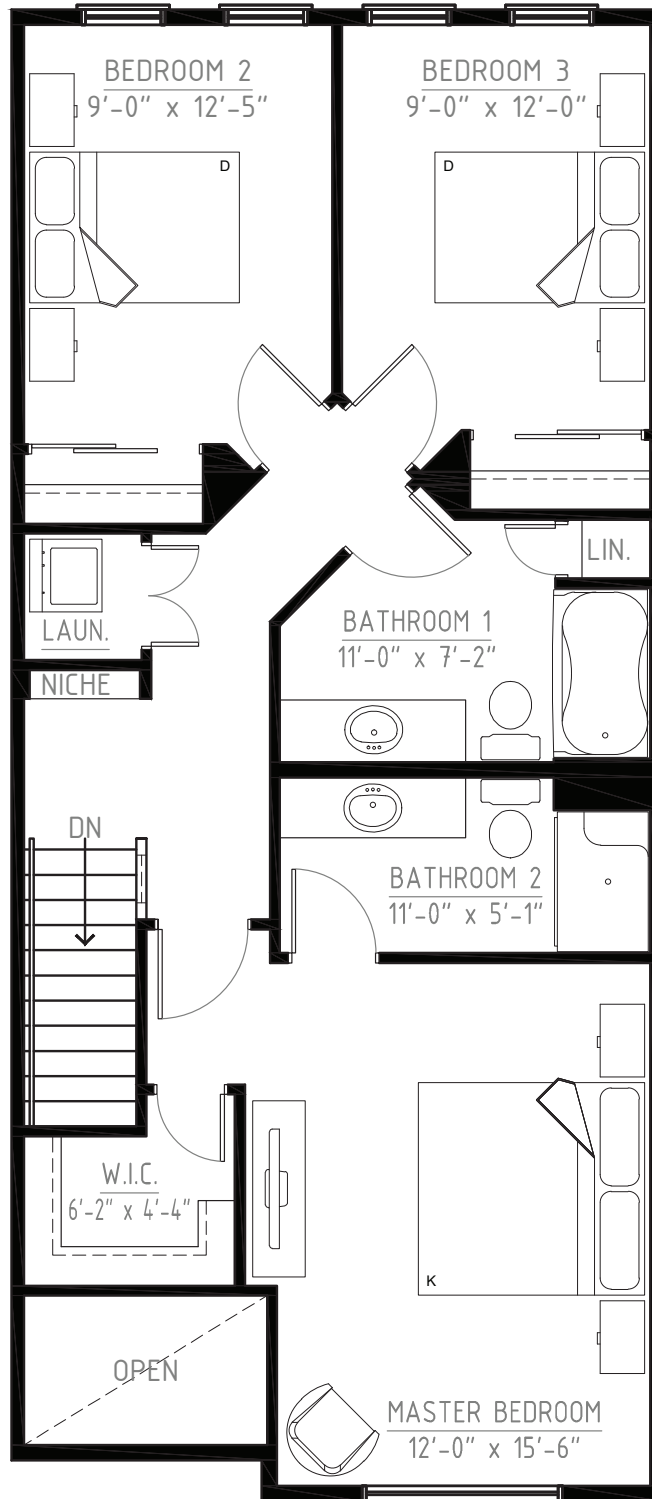

THE FALCON
SECOND FLOOR
2 BEDROOM
794 SQ. FT.
(1451 TOTAL)

THE FALCON
SECOND FLOOR
3 BEDROOM
794 SQ. FT.
(1451 TOTAL)

THE FALCON
MAIN FLOOR
657 SQ. FT.
(1451 TOTAL)

THE FALCON

BASEMENT

460 SQ. FT. DEVELOPABLE AREA

(460 + 1451 = 1911 Sq.

Ft. TOTAL)