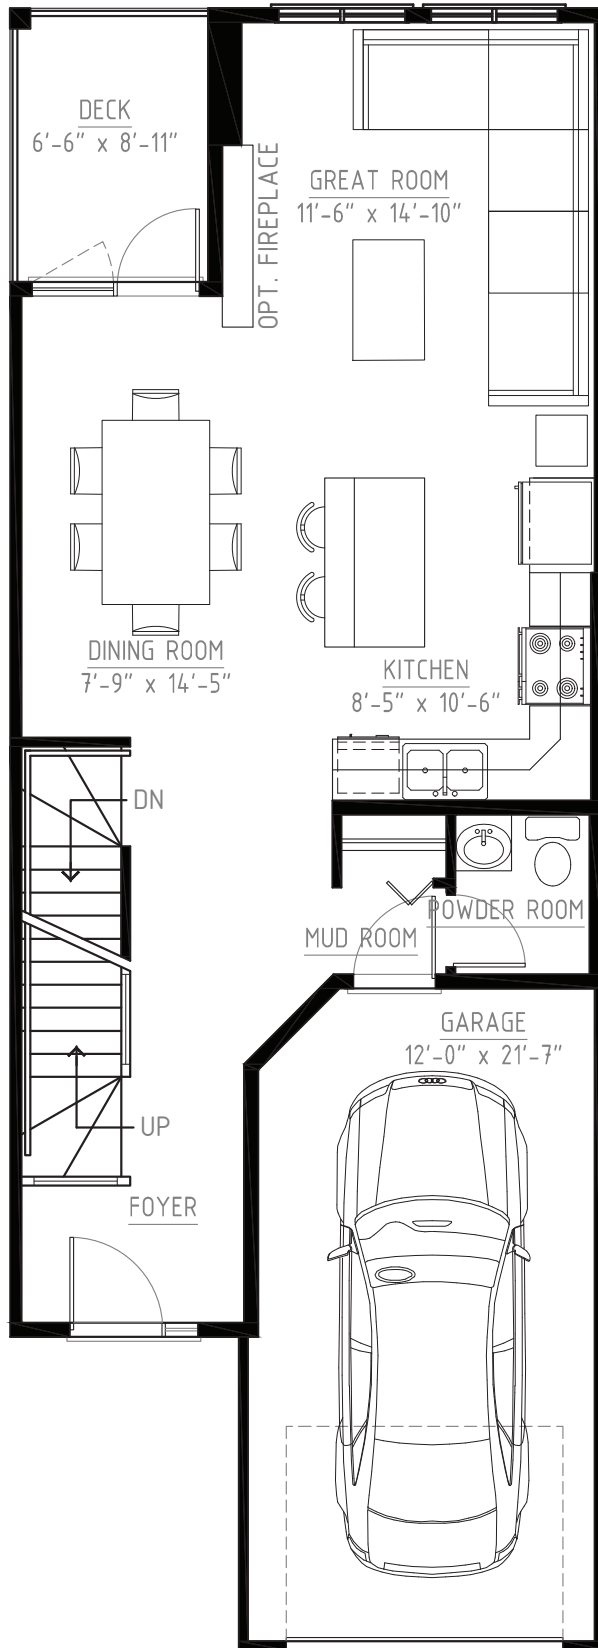

THE FALCON
SECOND FLOOR
2 BEDROOM
794 SQ. FT.
(1451 TOTAL)

THE FALCON
SECOND FLOOR
3 BEDROOM
794 SQ. FT.
(1451 TOTAL)

THE FALCON
MAIN FLOOR
657 SQ. FT.
(1451 TOTAL)

THE FALCON

BASEMENT

460 SQ. FT. DEVELOPABLE AREA

(460 + 1451 = 1911 Sq.

Ft. TOTAL)